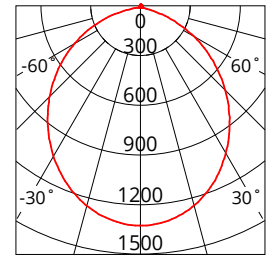

PHOTOMETRIC DIAGRAM

Unit: cd
C0/180 99.6deg
C90/270 99.7deg

Photometric diagram shown is for 4000K output.

MECHANICAL

IP Rating	IP63 (front face only)
IC Rating	DO NOT COVER
Dimensions (LxW)	Ø230mm
Dimensions (H)	75mm
Weight	0.56 kg
Mounting Type	Recessed
Cutout	Ø195mm
Body Material	SPCC/PC/Silicone
Diffuser Material	Polycarbonate Diffuser
Product Colour	White RAL9016 + PANTONE Cool Gray 11C
Operating Ambient Temperature	-20 to 45°C
Connection Type	0.9m Flex & Plug