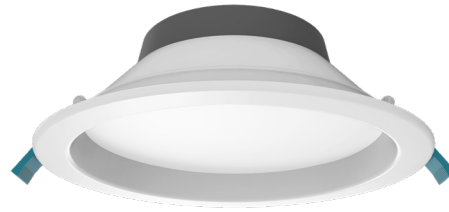

OVOLO

OVL230R-DIM

SAP CODE: 2002313

Impressive, classic and all-purpose.

The versatile OVOLO series combines practical functionality with impressive features. This ultra lightweight downlight comes in a range of sizes which allows for direct replacement of compact fluorescent and metal halide products.

PHOTOMETRIC DIAGRAM

Unit: cd
C0/180 99.6deg
C90/270 99.7deg

Photometric diagram shown is for 4000K output.

MECHANICAL

IP Rating	IP63 (front face only)
IC Rating	DO NOT COVER
Dimensions (LxW)	Ø230mm
Dimensions (H)	75mm
Weight	0.56 kg
Mounting Type	Recessed
Cutout	Ø195mm
Body Material	SPCC/PC/Silicone
Diffuser Material	Polycarbonate Diffuser
Product Colour	White RAL9016 + PANTONE Cool Gray 11C
Operating Ambient Temperature	-20 to 45°C
Connection Type	0.9m Flex & Plug

ELECTRICAL

Wattage	23 / 30W
Lumen Output	2148 / 2479 / 2332 lm (23W) 2823 / 3273 / 3073 lm (30W)
Efficacy	Up to 120 lm/W
Input Voltage	220-240Vac, 50/60Hz
Surge Protection	Overload / Short Circuit
Power Factor	>0.9
Electrical Classification	Class 2
Driver	Remote
Dimming Method	Phase Cut (Trailing Edge) Dimmable
Smart	KASTA Compatible
Lifespan	>50,000hrs @ Ta 25°C (L70)